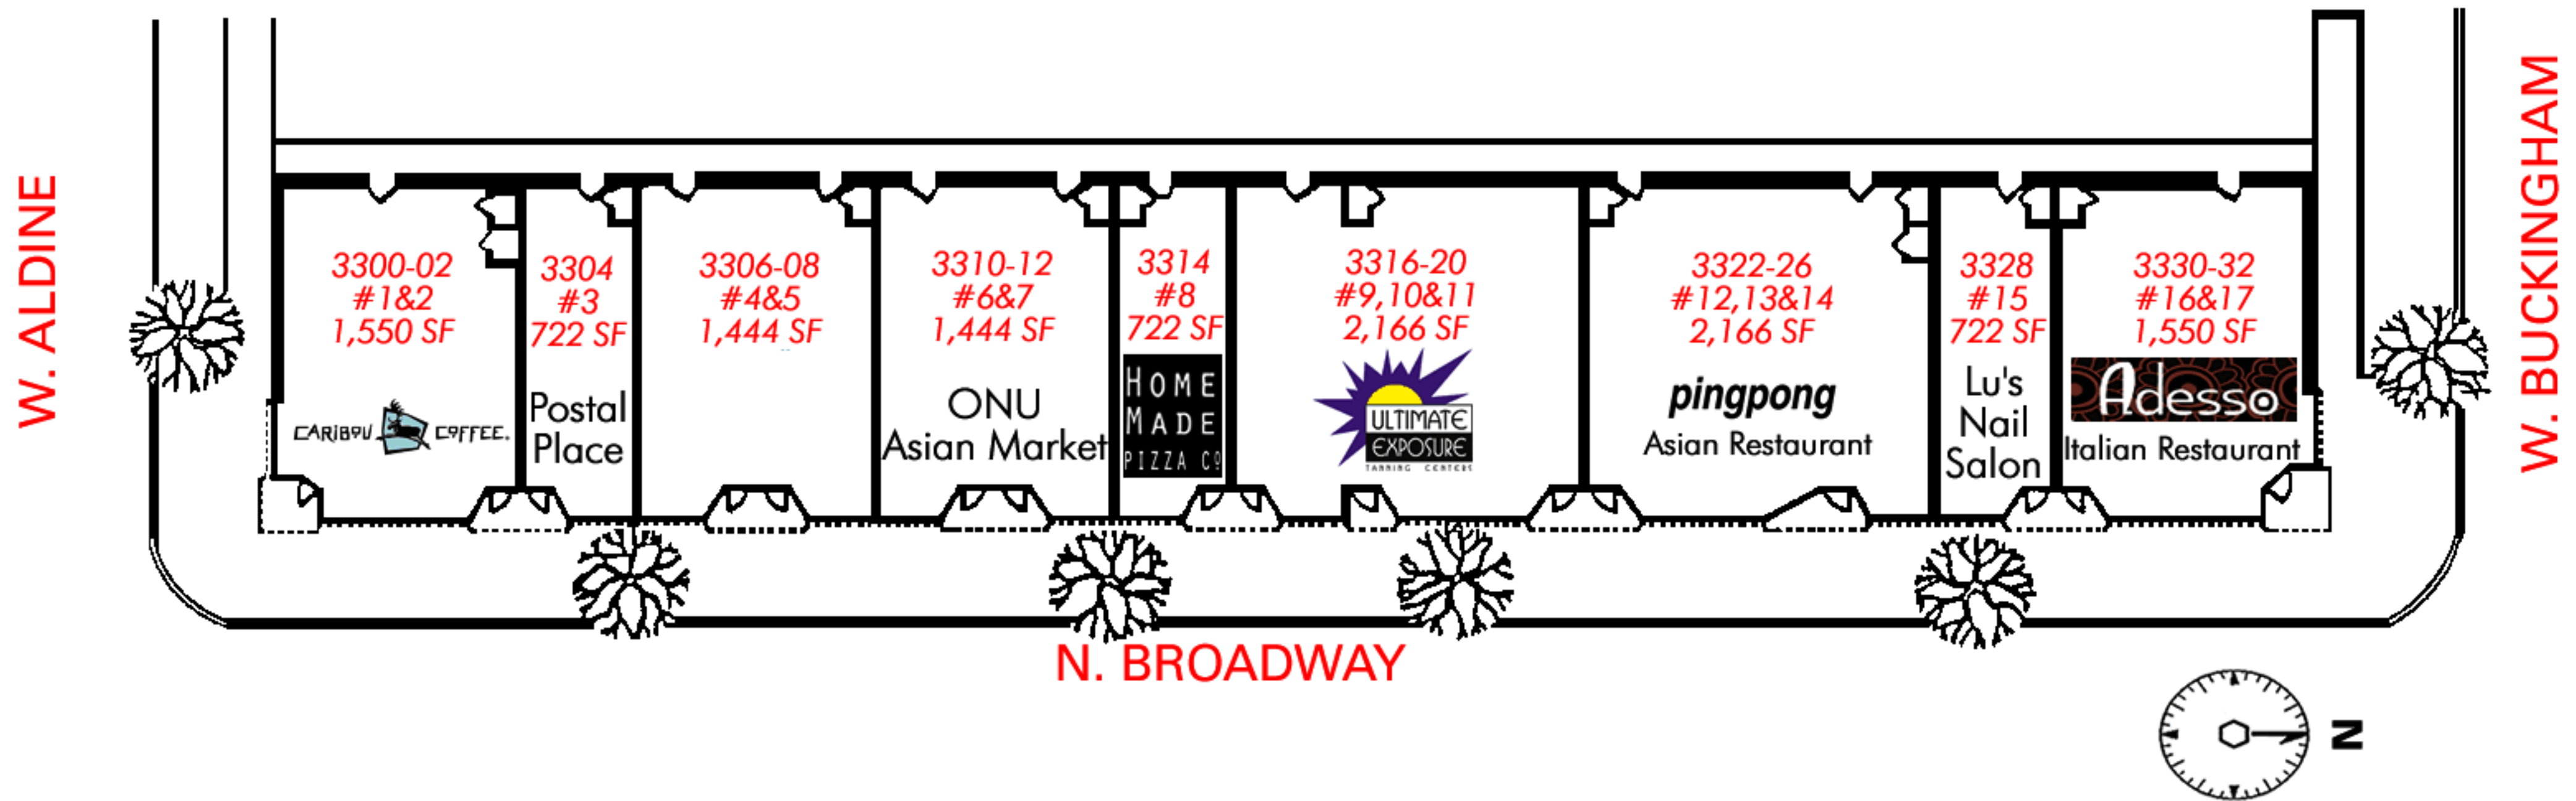

EUROPEAN WALK

3300 to 3332 N. Broadway
Chicago, Illinois 60657

Lake View East Neighborhood

First Development Corporation
6316 North Northwest Highway
Chicago, Illinois 60631-1696

For further information

Tel.: (773) 775-5005